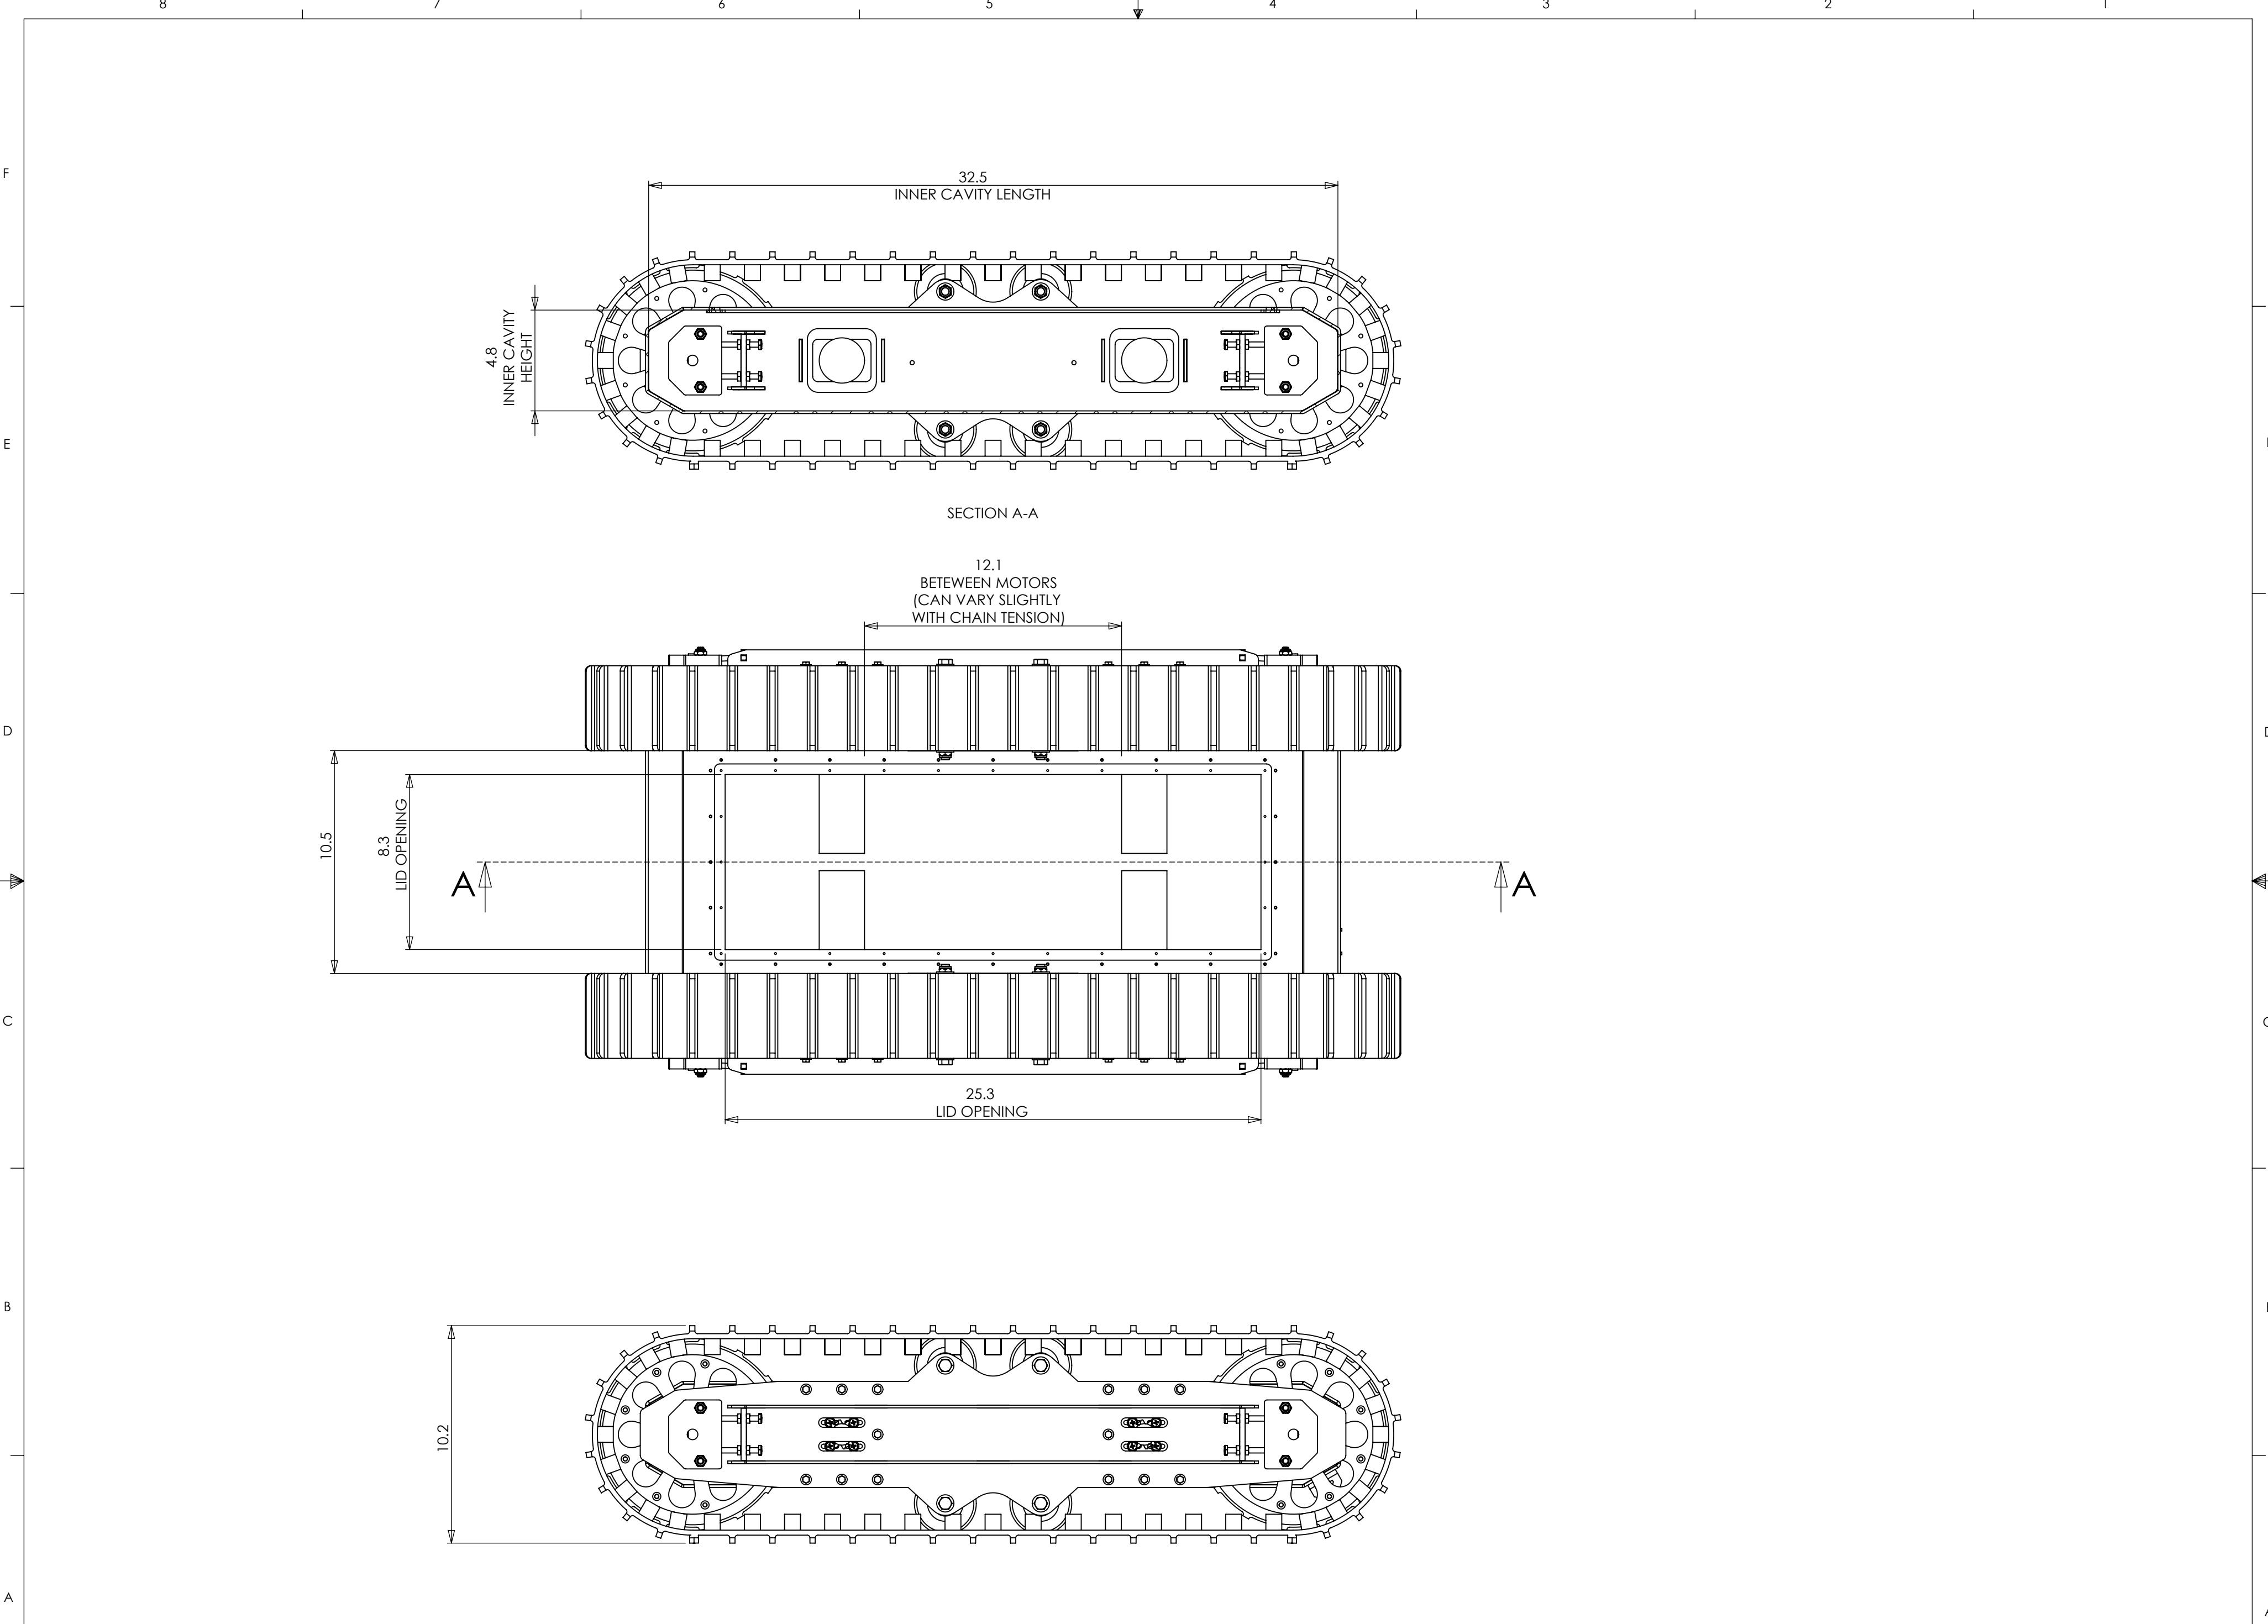

SUPERDROID ROBOTS INC
Ph: 919-557-9162
Fax: 775-416-2595

PROPRIETARY AND CONFIDENTIAL
THE INFORMATION CONTAINED IN THIS DRAWING IS THE SOLE PROPERTY OF SUPERDROID ROBOTS INC. ANY REPRODUCTION IN PART OR AS A WHOLE WITHOUT THE WRITTEN PERMISSION OF SUPERDROID ROBOTS INC IS PROHIBITED.

UNLESS OTHERWISE SPECIFIED:
DIMENSIONS ARE IN INCHES
ANGULAR: 0.5 deg
TWO PLACE DECIMAL ±0.03
THREE PLACE DECIMAL ±0.005

COMMENTS:

SIZE	DWG. NO.
C	HD2 Assembly Layout
SCALE: 1:5	MATERIAL:

REV	7/9/21